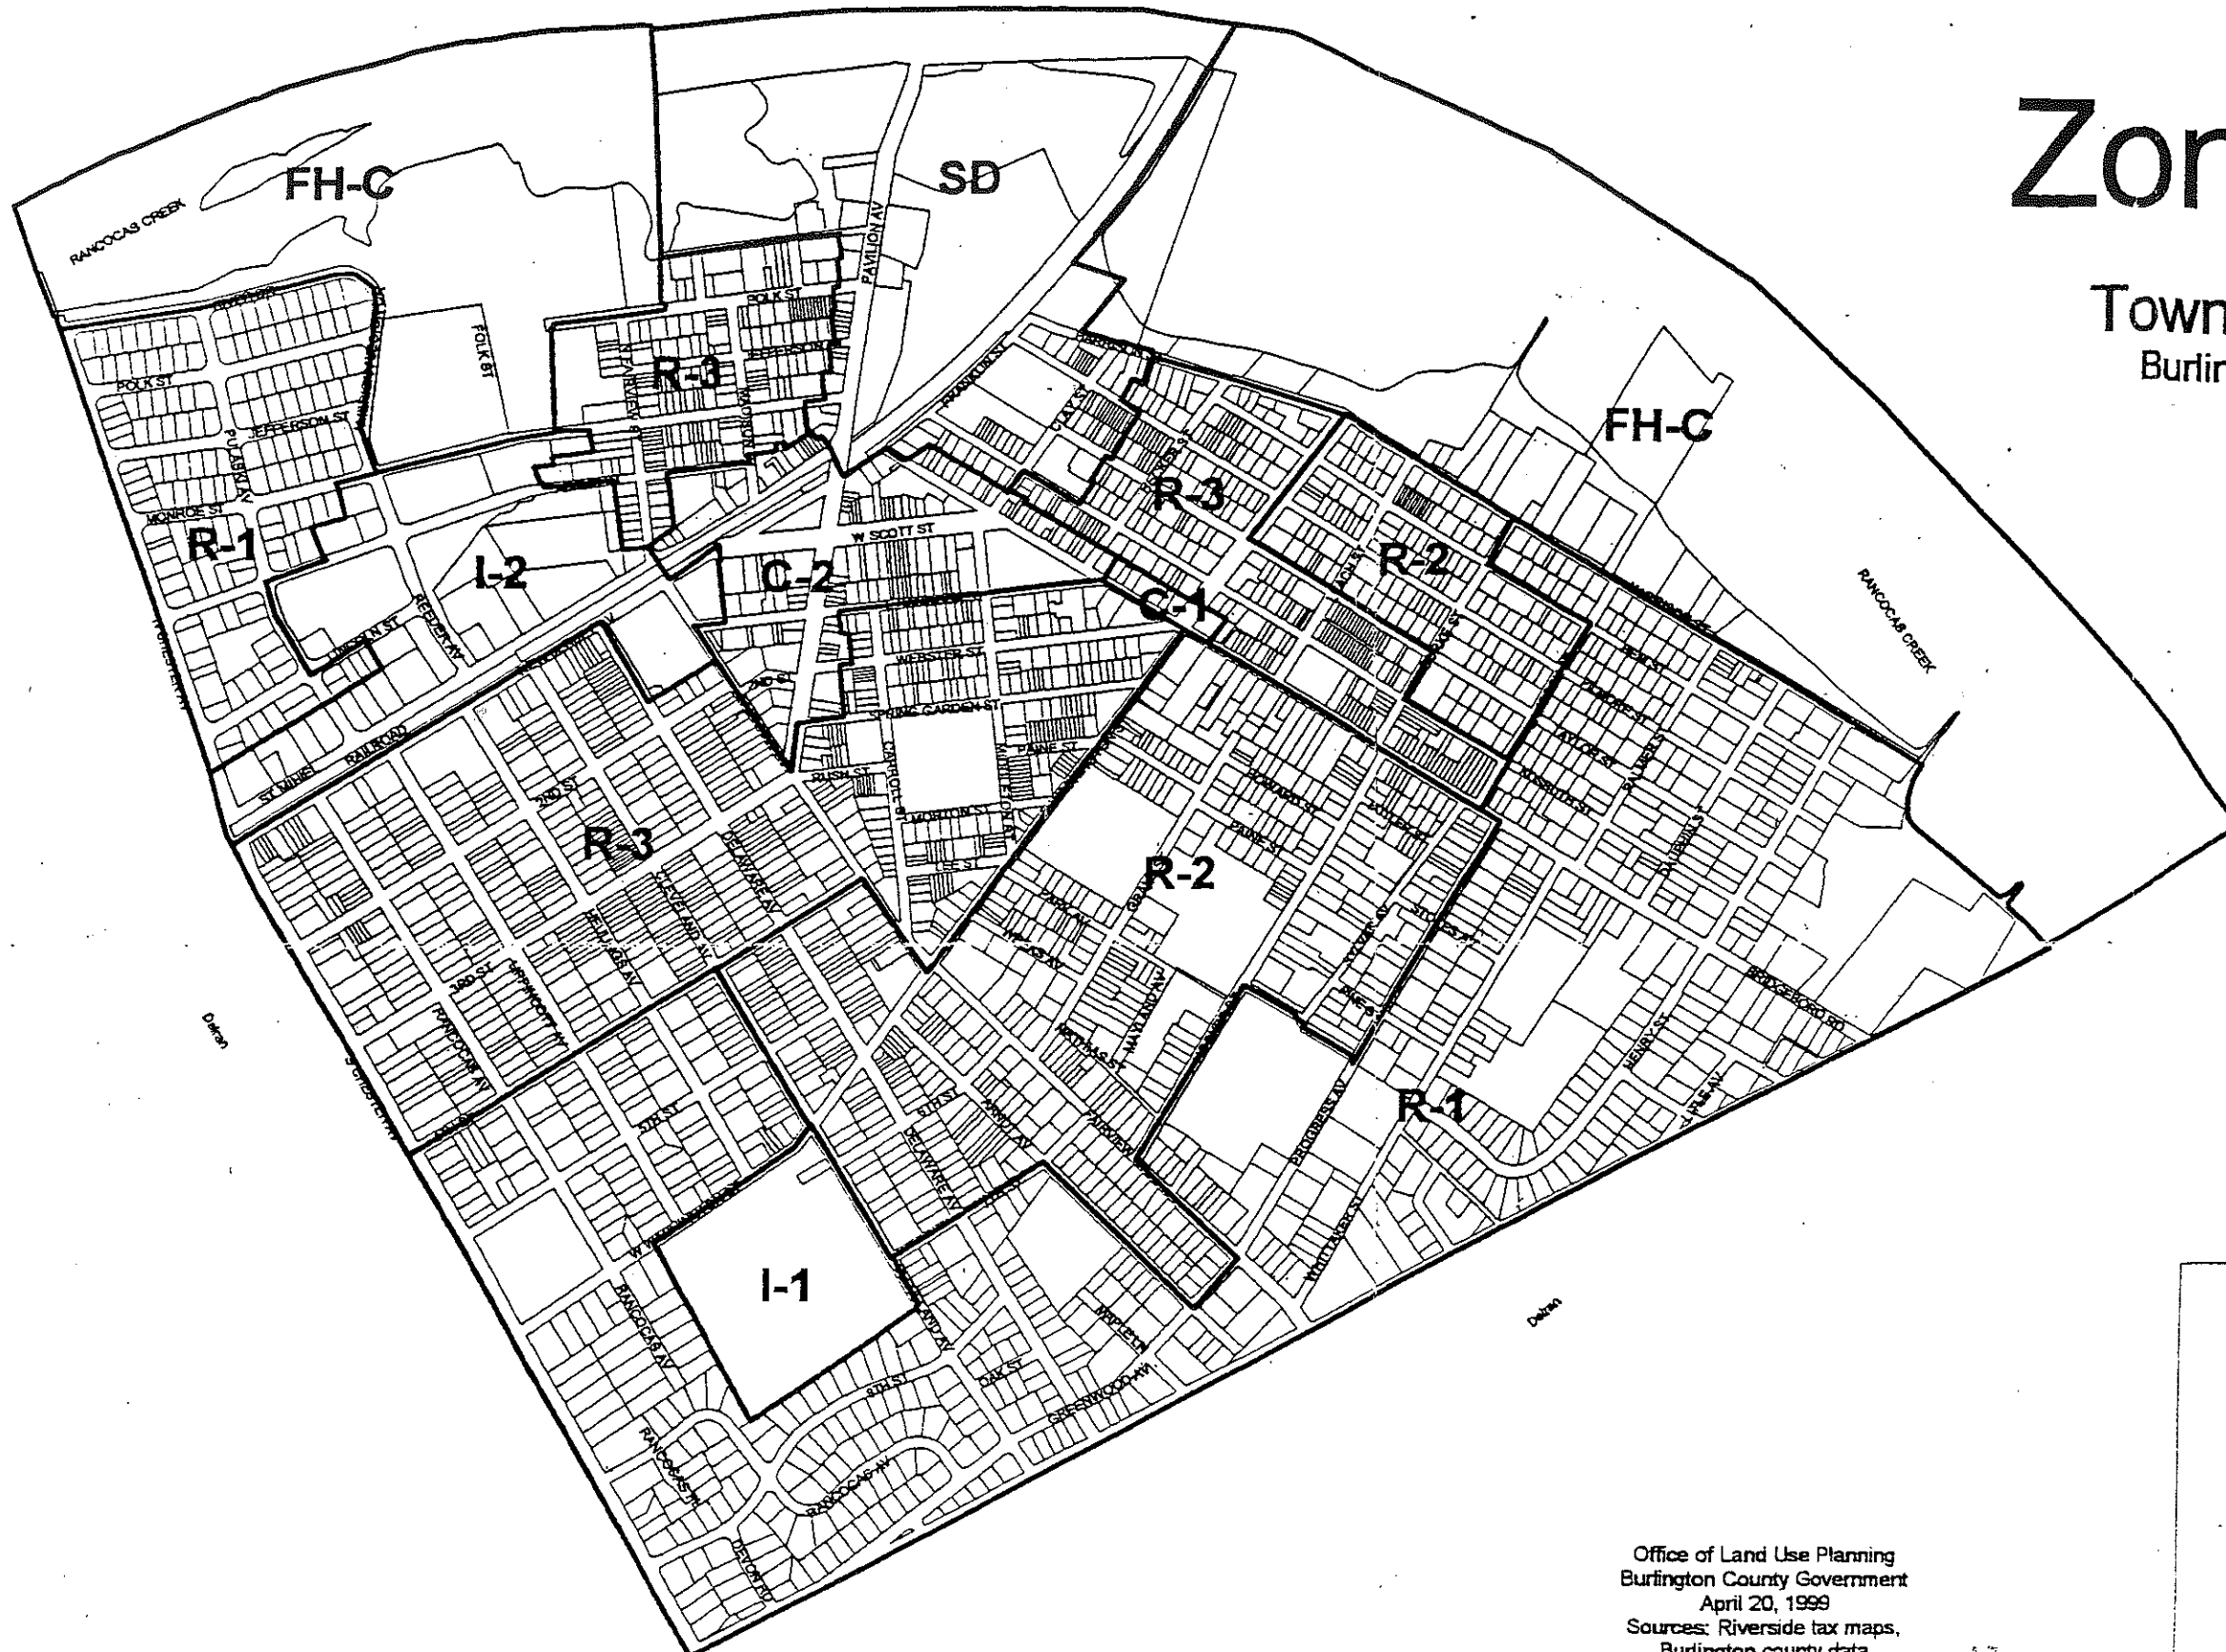

# Zoning Map

Township of Riverside  
Burlington County, New Jersey

## Legend

- R-1 Single Family Residential
- R-2 Single Family Residential
- R-3 Single Family Residential and Two Family Residential
- C-1 Neighborhood Commercial
- C-2 Downtown Commercial
- I-1 General Industrial
- I-2 Industrial/Commercial
- FH-C Flood Hazard/Conservation
- SD Special Development

Office of Land Use Planning  
Burlington County Government  
April 20, 1999  
Sources: Riverside tax maps,  
Burlington county data

Digital Cartography by Karl Hartkopf & Samantha Manburg

url:users!lmanburg@indiana.edu/GIS/INE/landuse/zipper.asp

0.2 0 0.2 0.4 0.6 0.8 Miles